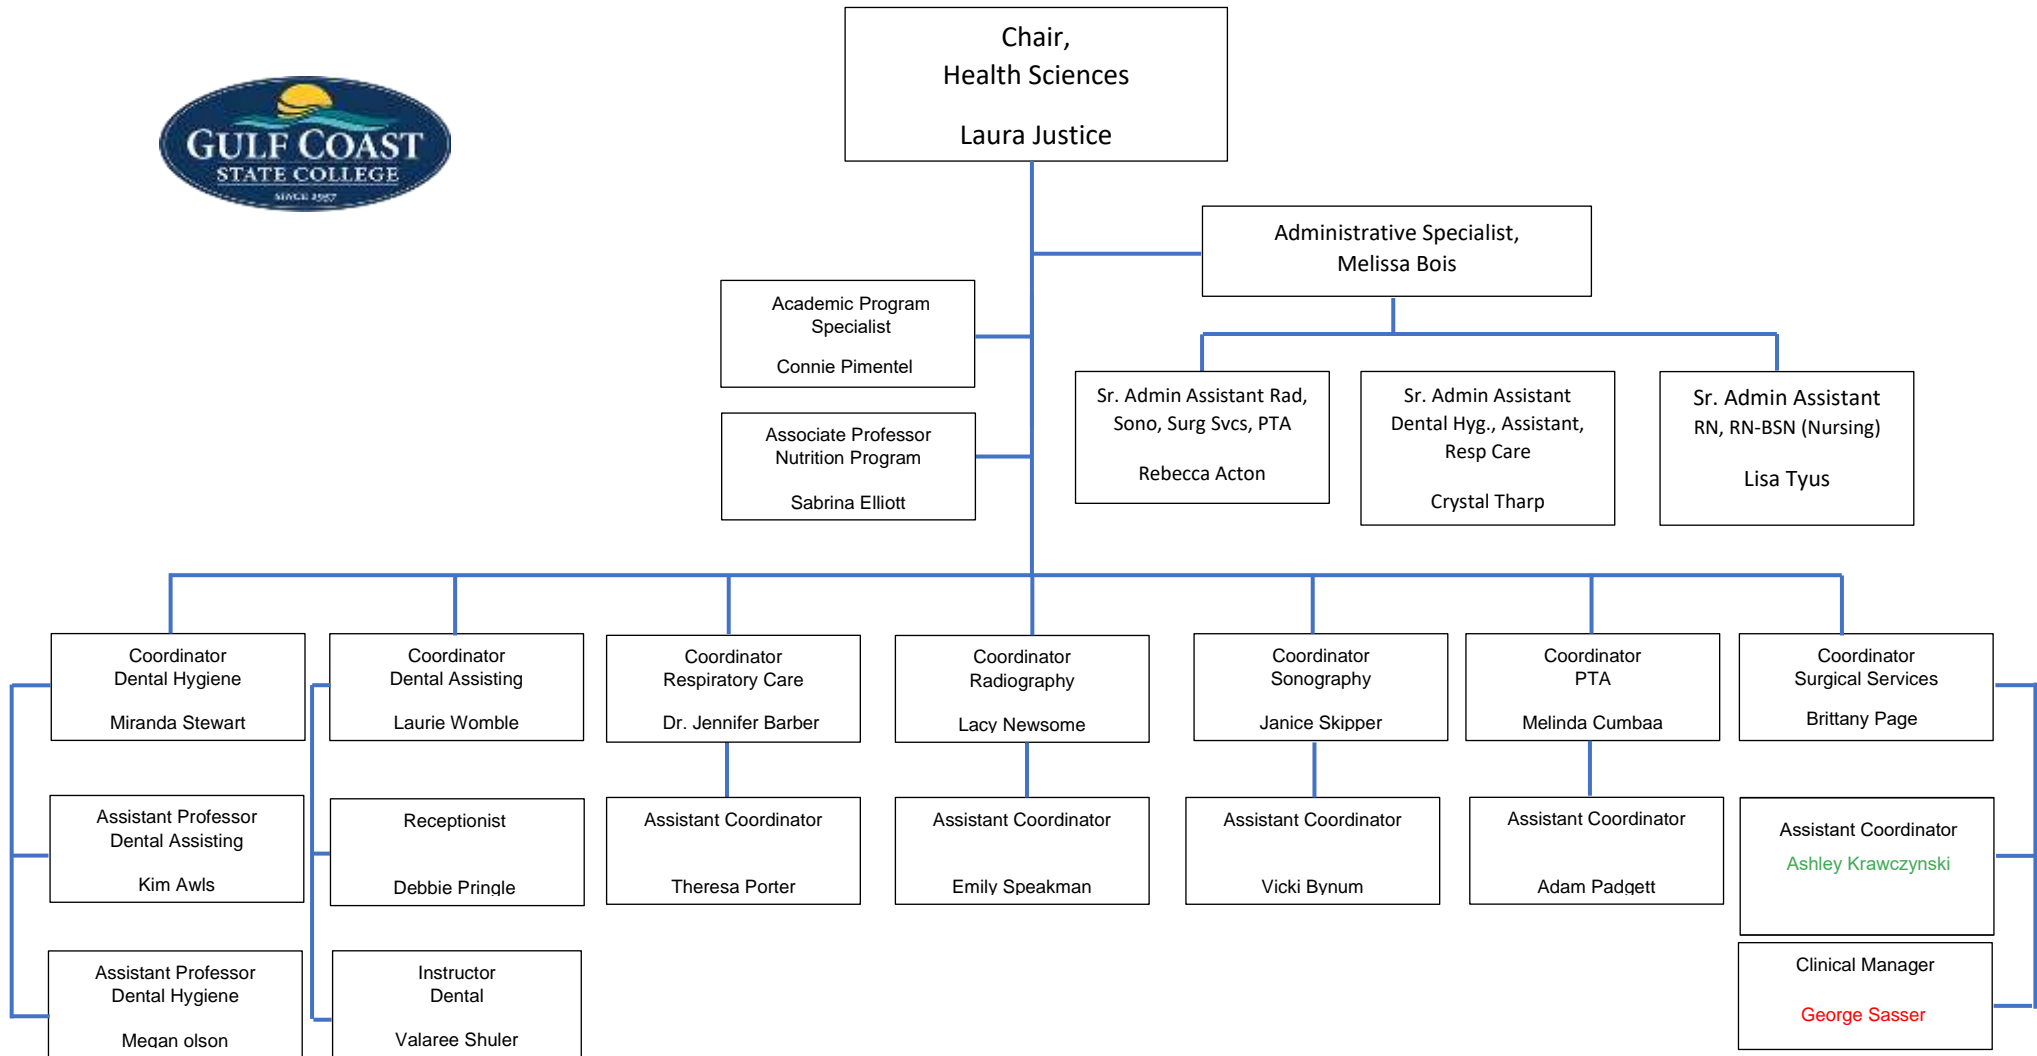

Director,
Gulf/Franklin Campus
Kristal Smallwood

Executive Director,
Online Learning & Library Services
Dr. Lori Driscoll

Director,
Professional Development
Dr. Allison Burney

09/28/2023

Chair,
Nursing
Keri Matheus