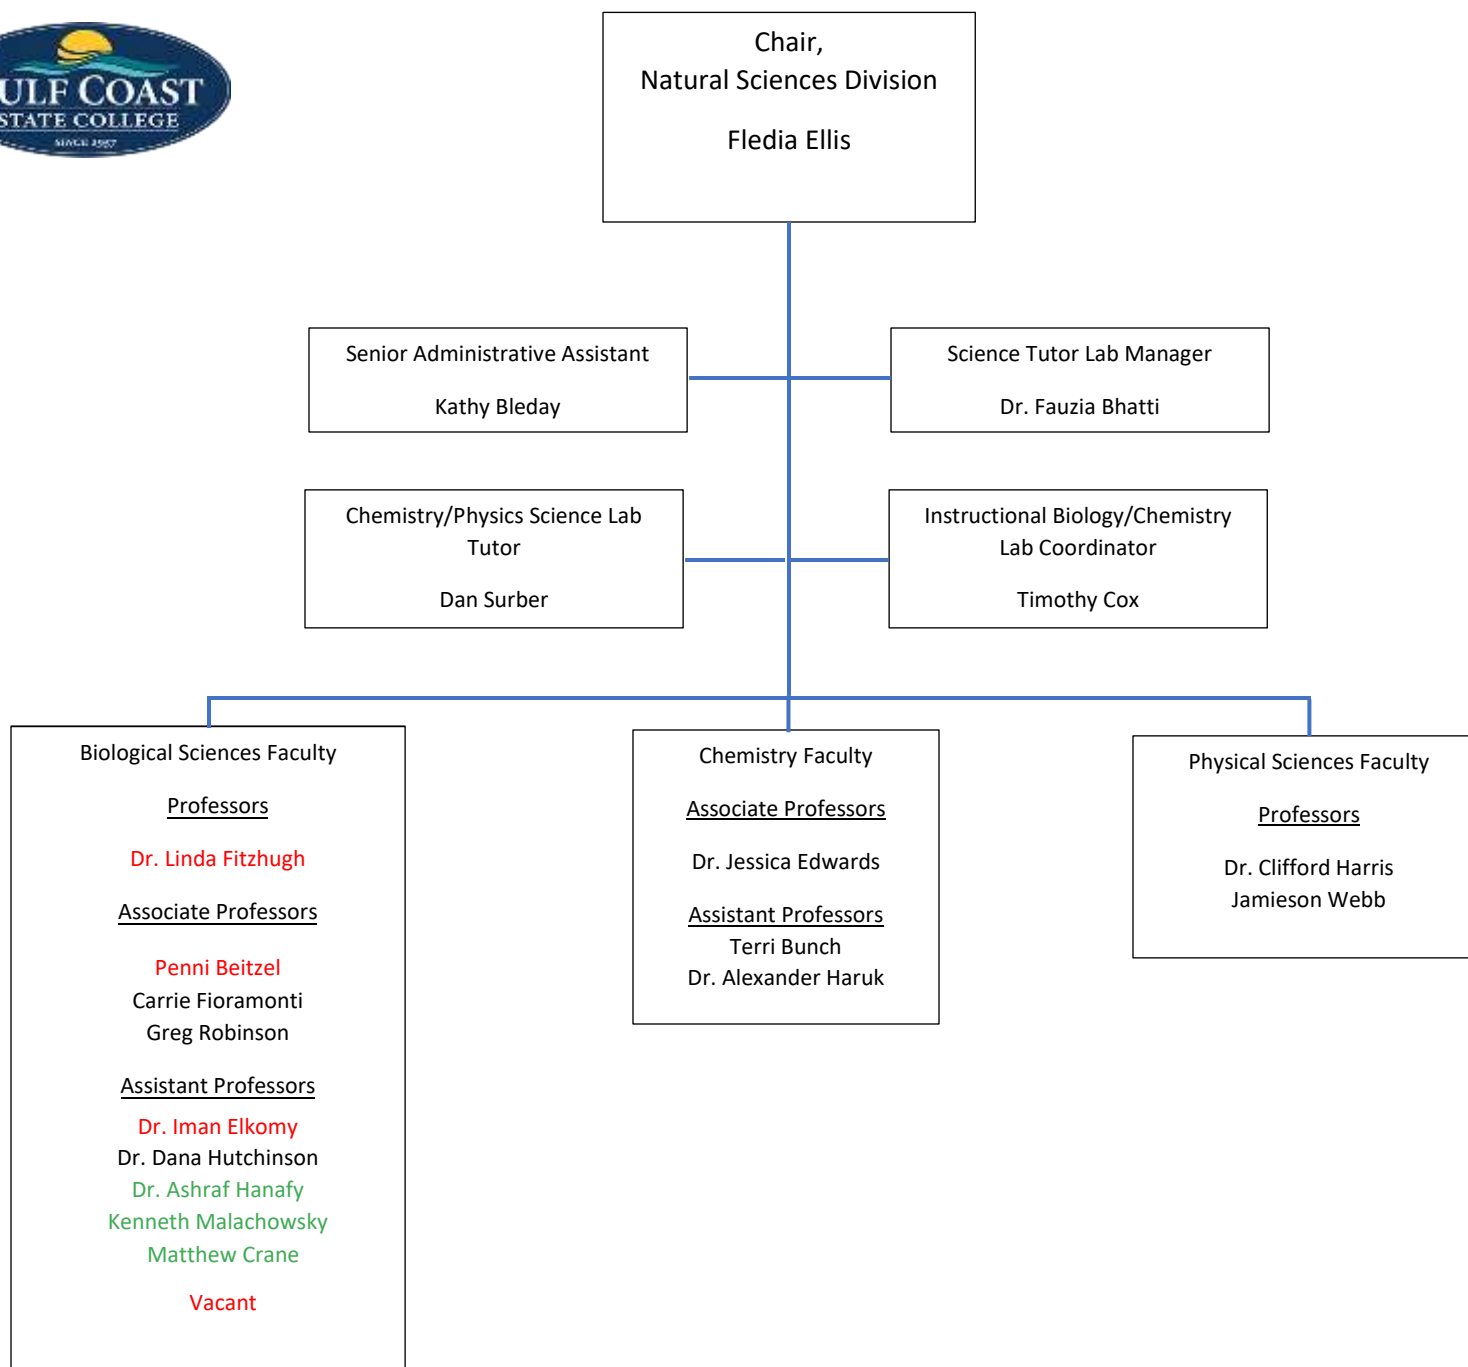

Sr. Admin Assistant RN, RN-BSN (Nursing)
Lisa Tyus

03/15/2024

01/17/2024

02/06/2024

09/28/2023

09/28/2023

09/28/2023

09/28/2023

04/12/2024

Executive Director,
Human Resources and Payroll Services/Title IX
Coordinator/Equity Officer
Lee Wood

Administrative Assistant
Christena Green

Director,
HRIS/Employee Services
Vacant

Payroll Analyst
Melissa Banks