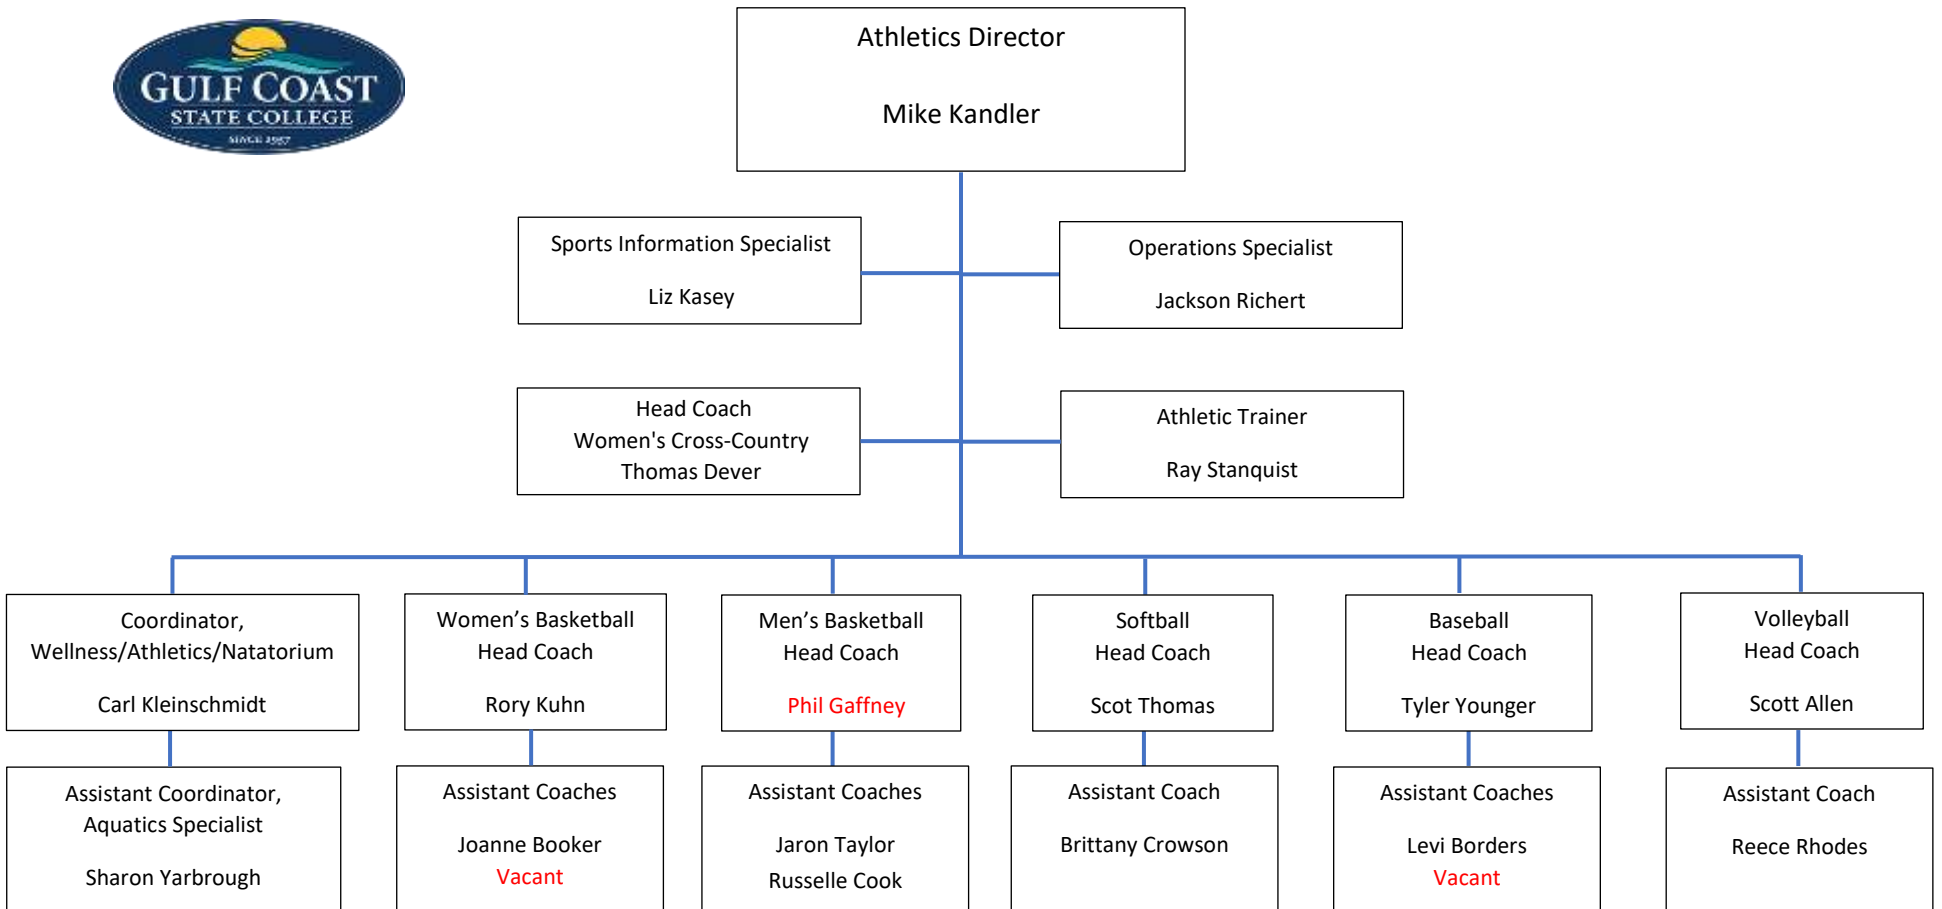

03/11/2024