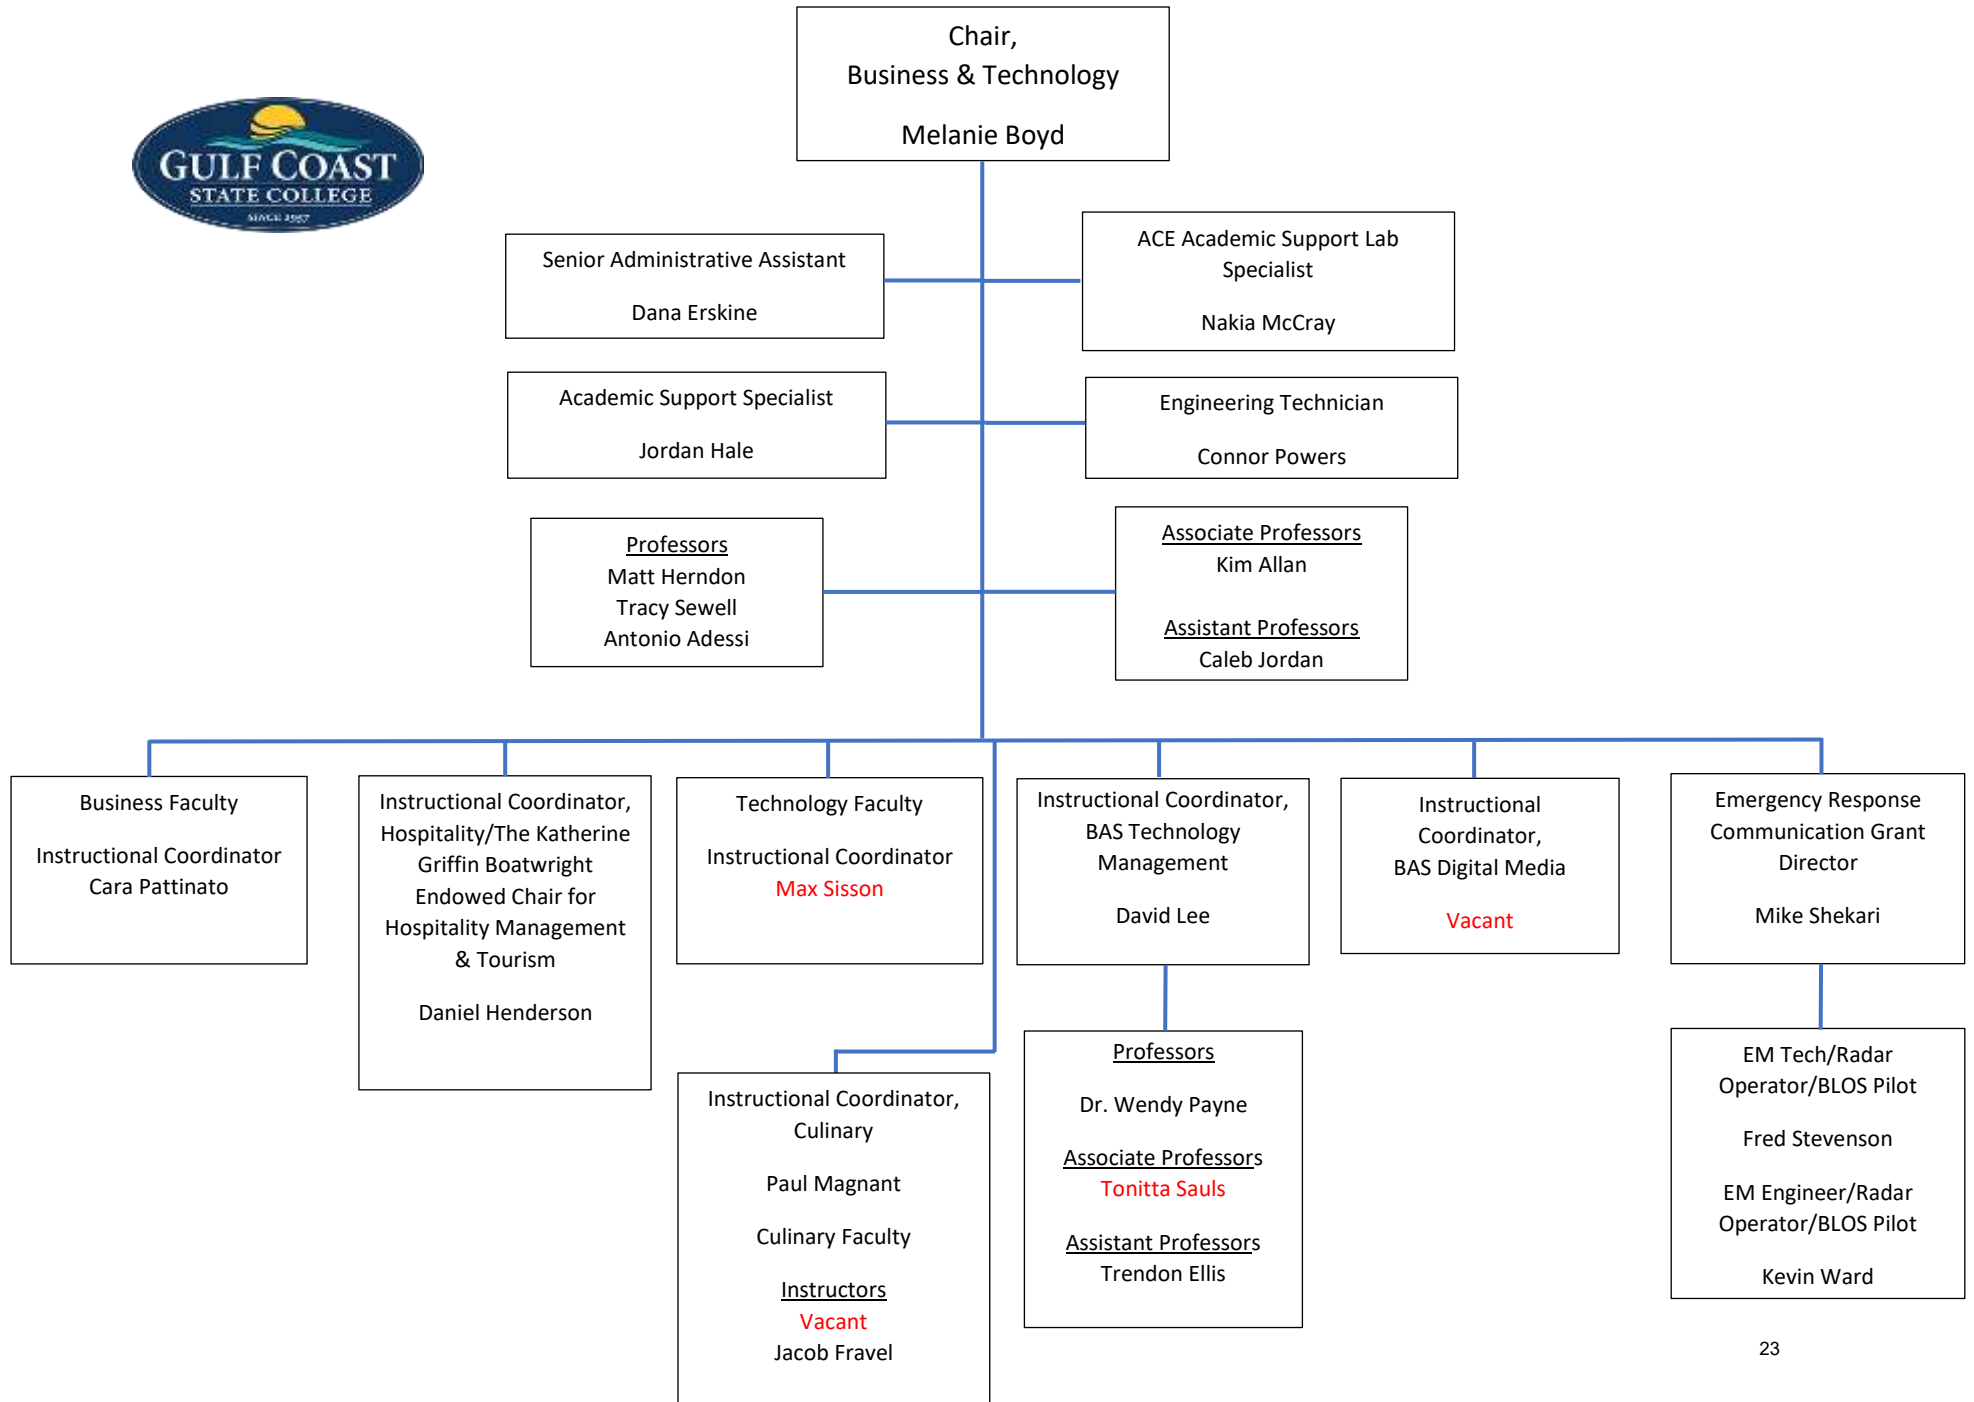

Director,
Gulf/Franklin Campus
Kristal Smallwood

Executive Director,
Online Learning & Library Services
Dr. Lori Driscoll

Director,
Professional Development
Dr. Allison Burney

09/28/2023

Chair,
Nursing
Keri Matheus