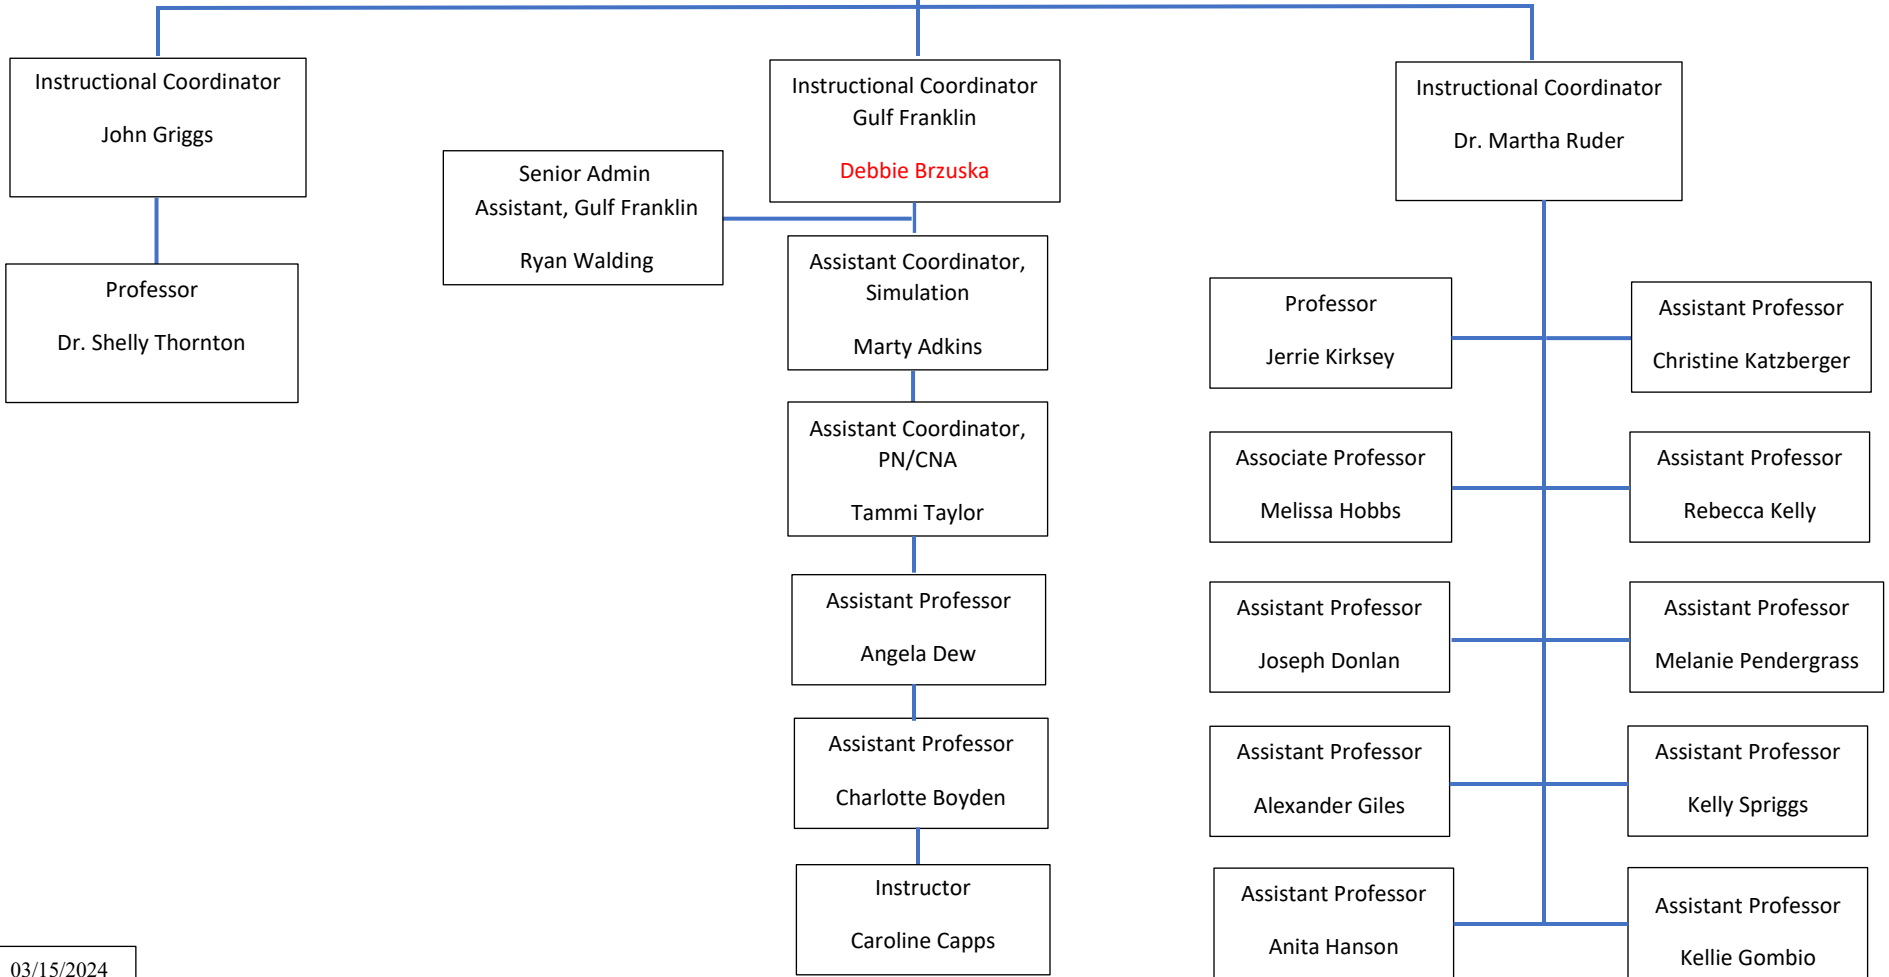

Chair,
Nursing
Keri Matheus

Sr. Admin Assistant RN, RN-BSN (Nursing)
Lisa Tyus

03/15/2024