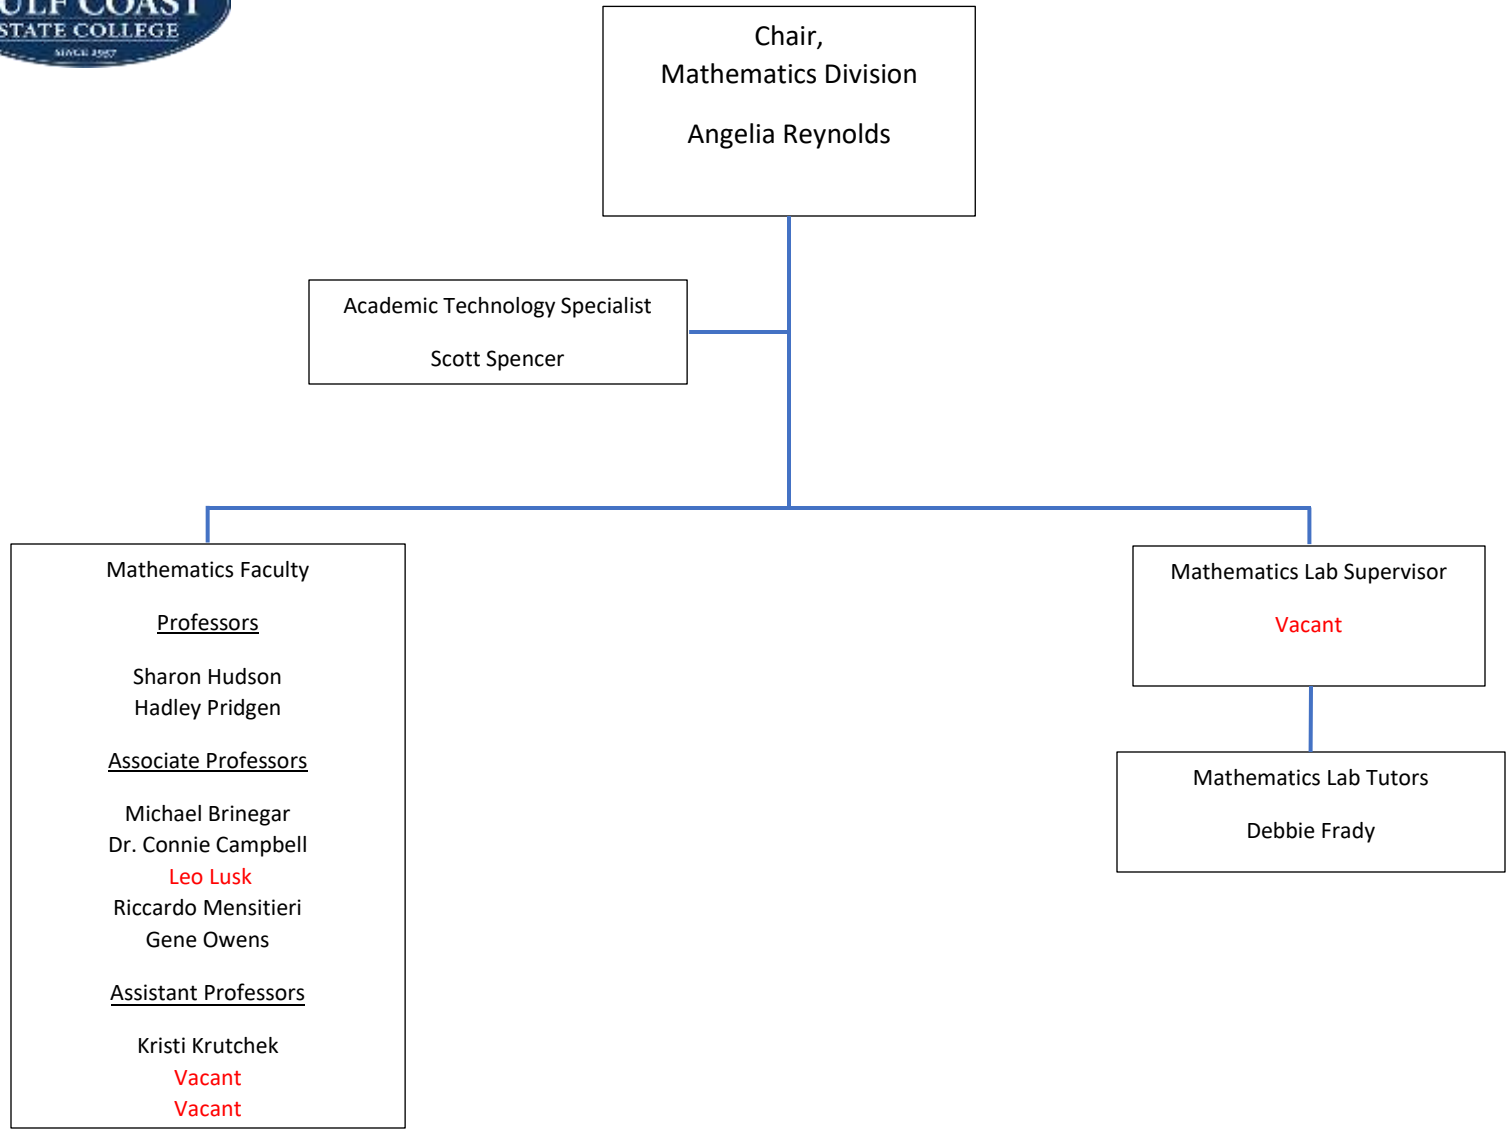

02/06/2024