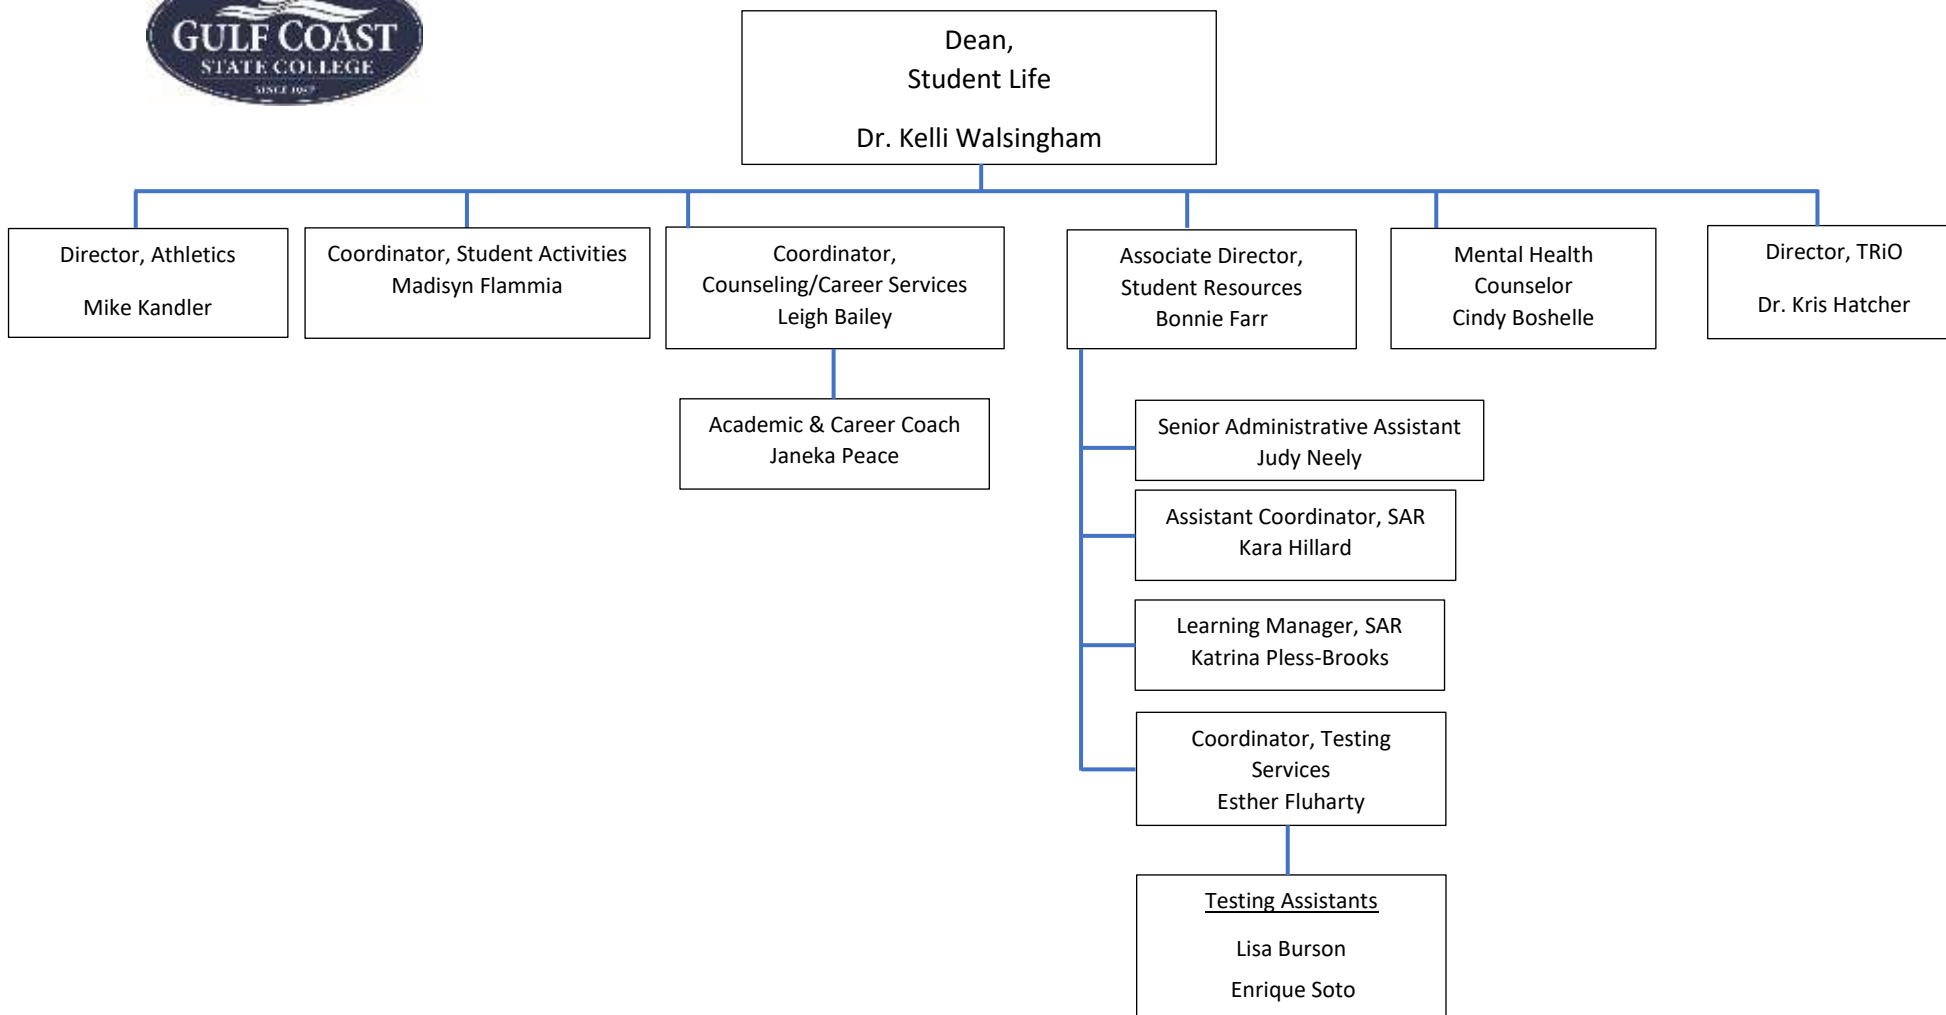

01/04/2024