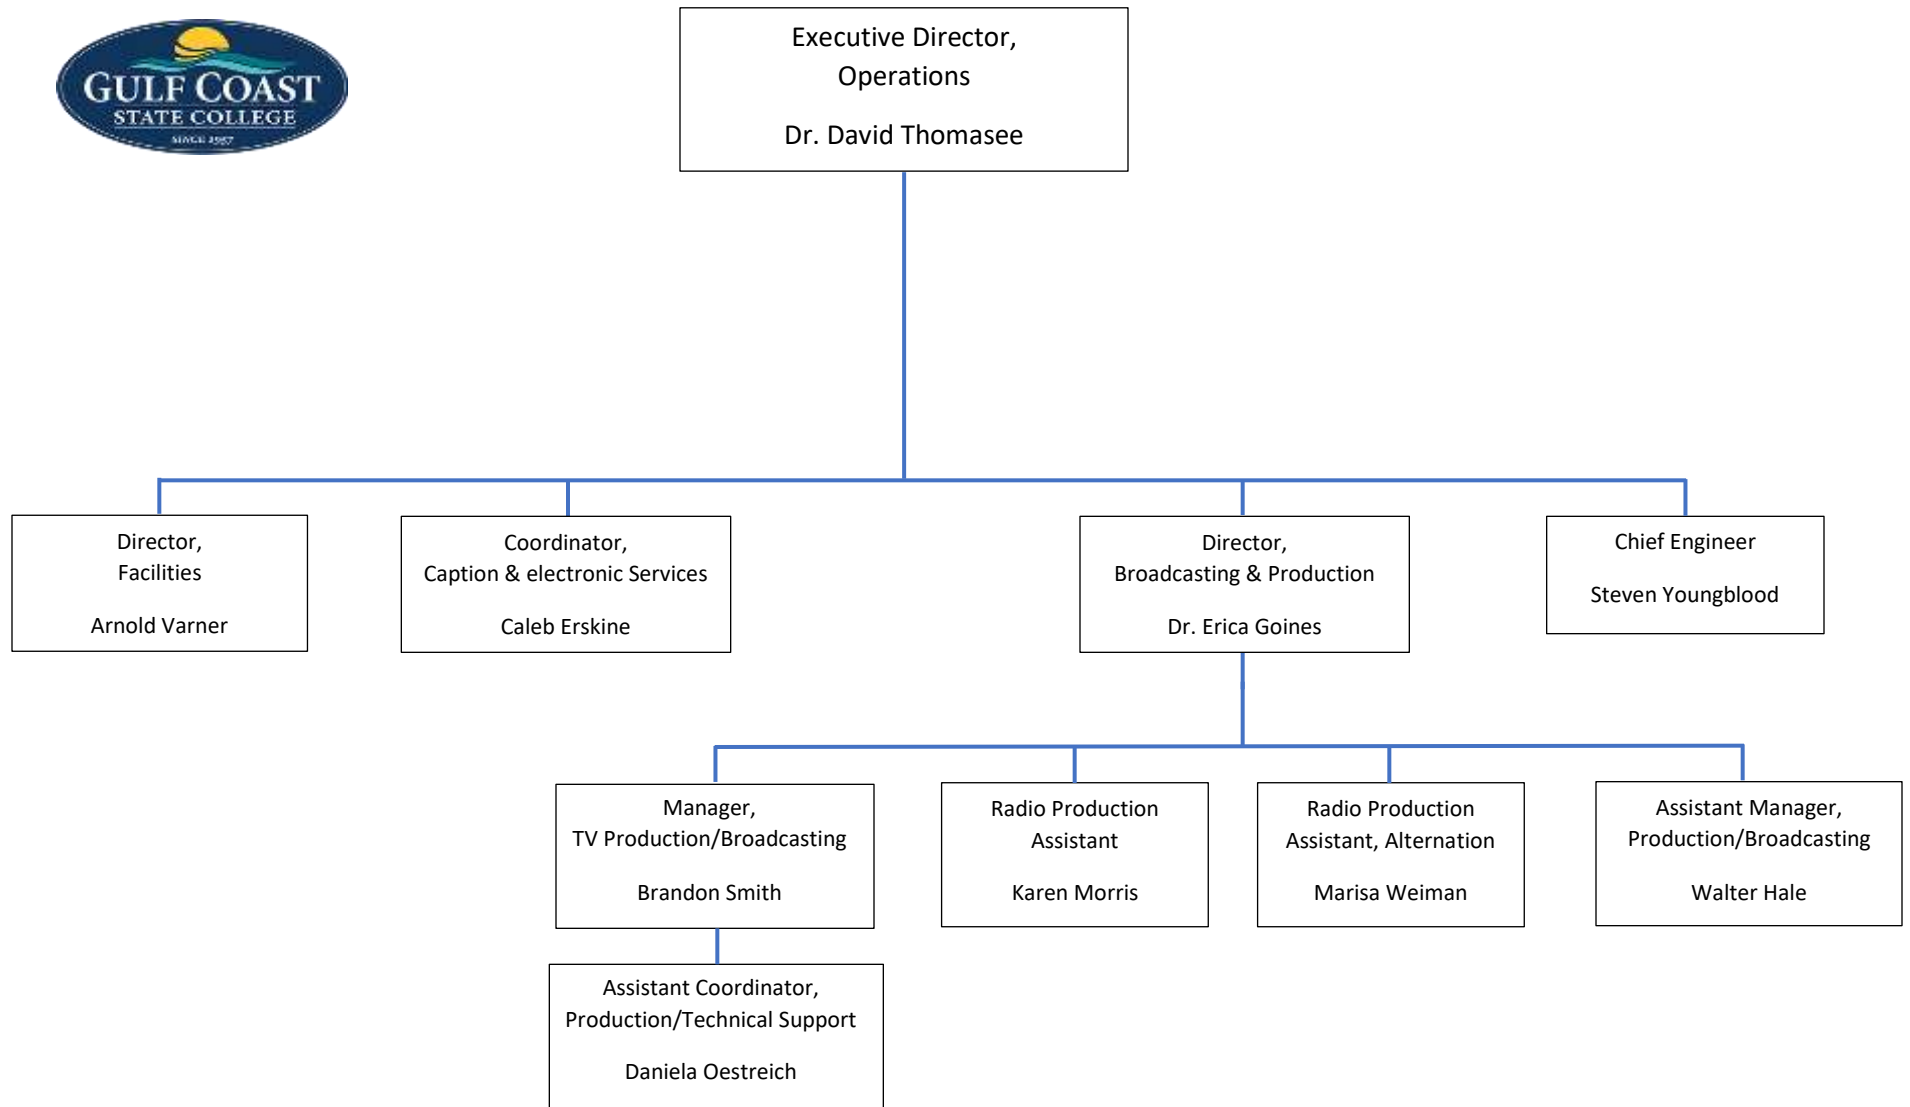

09/28/2023