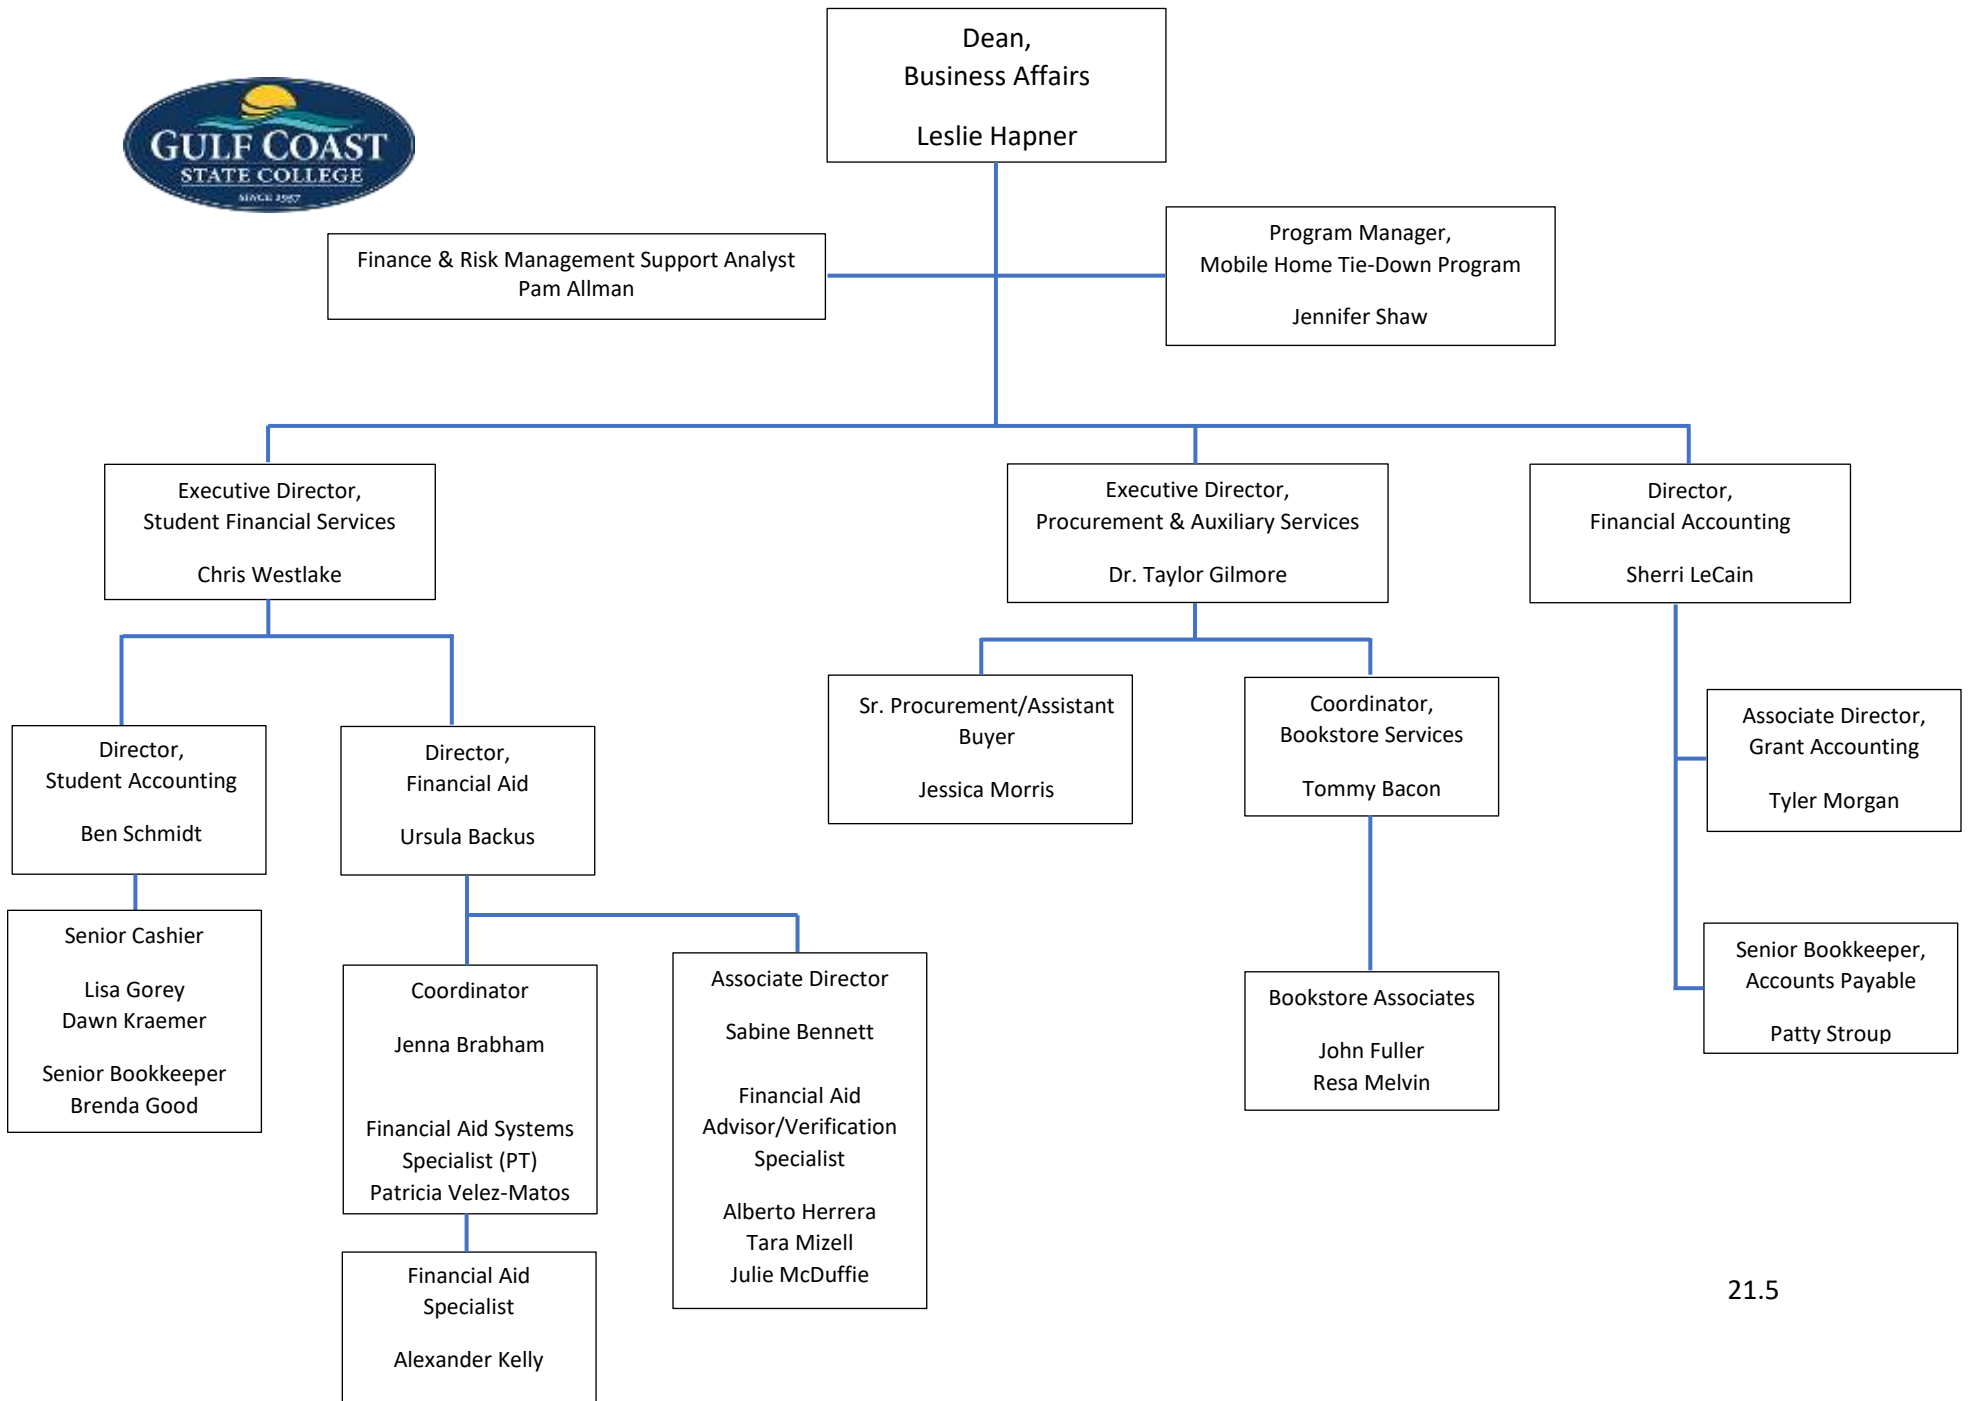

03/01/2024

02/19/2024

Vice President,
Academic Affairs
Dr. Holly Kuehner

Executive Administrative Assistant
Theresa Anderson

Division Chairs
Business & Technology
Melanie Boyd
Health Sciences
Laura Justice
Nursing
Keri Matheus
Language & Literature
Betty McKinnie
Mathematics
Angelia Reynolds
Natural Sciences
Fledia Ellis
Public Safety
Bruce Harber
Social Sciences
Dr. Robert Saunders
Visual & Performing Arts
Dr. Jennifer McAtee

Director,
Gulf/Franklin Campus
Kristal Smallwood

Executive Director,
Online Learning & Library Services
Dr. Lori Driscoll

Director,
Professional Development
Dr. Allison Burney

09/28/2023

Chair,
Nursing
Keri Matheus

Coordinator,
CareerSource Gulf Coast
Patricia Suggs

Senior Administrative Assistant
DeAnna Palmer

Career Development Specialist
Vacant

Special Projects Specialist
Kelley Woodard

Military Family
Employment Specialist
Bryan Joy

Workforce Services Manager
Tassalhie DeKouche

Career Manager II
Linda Cohen
Vacant

Senior Employment
Specialist
Ayrin Balilo

Intake Orientation Assistants
Marissa Hunt
Vacant

03/12/2024