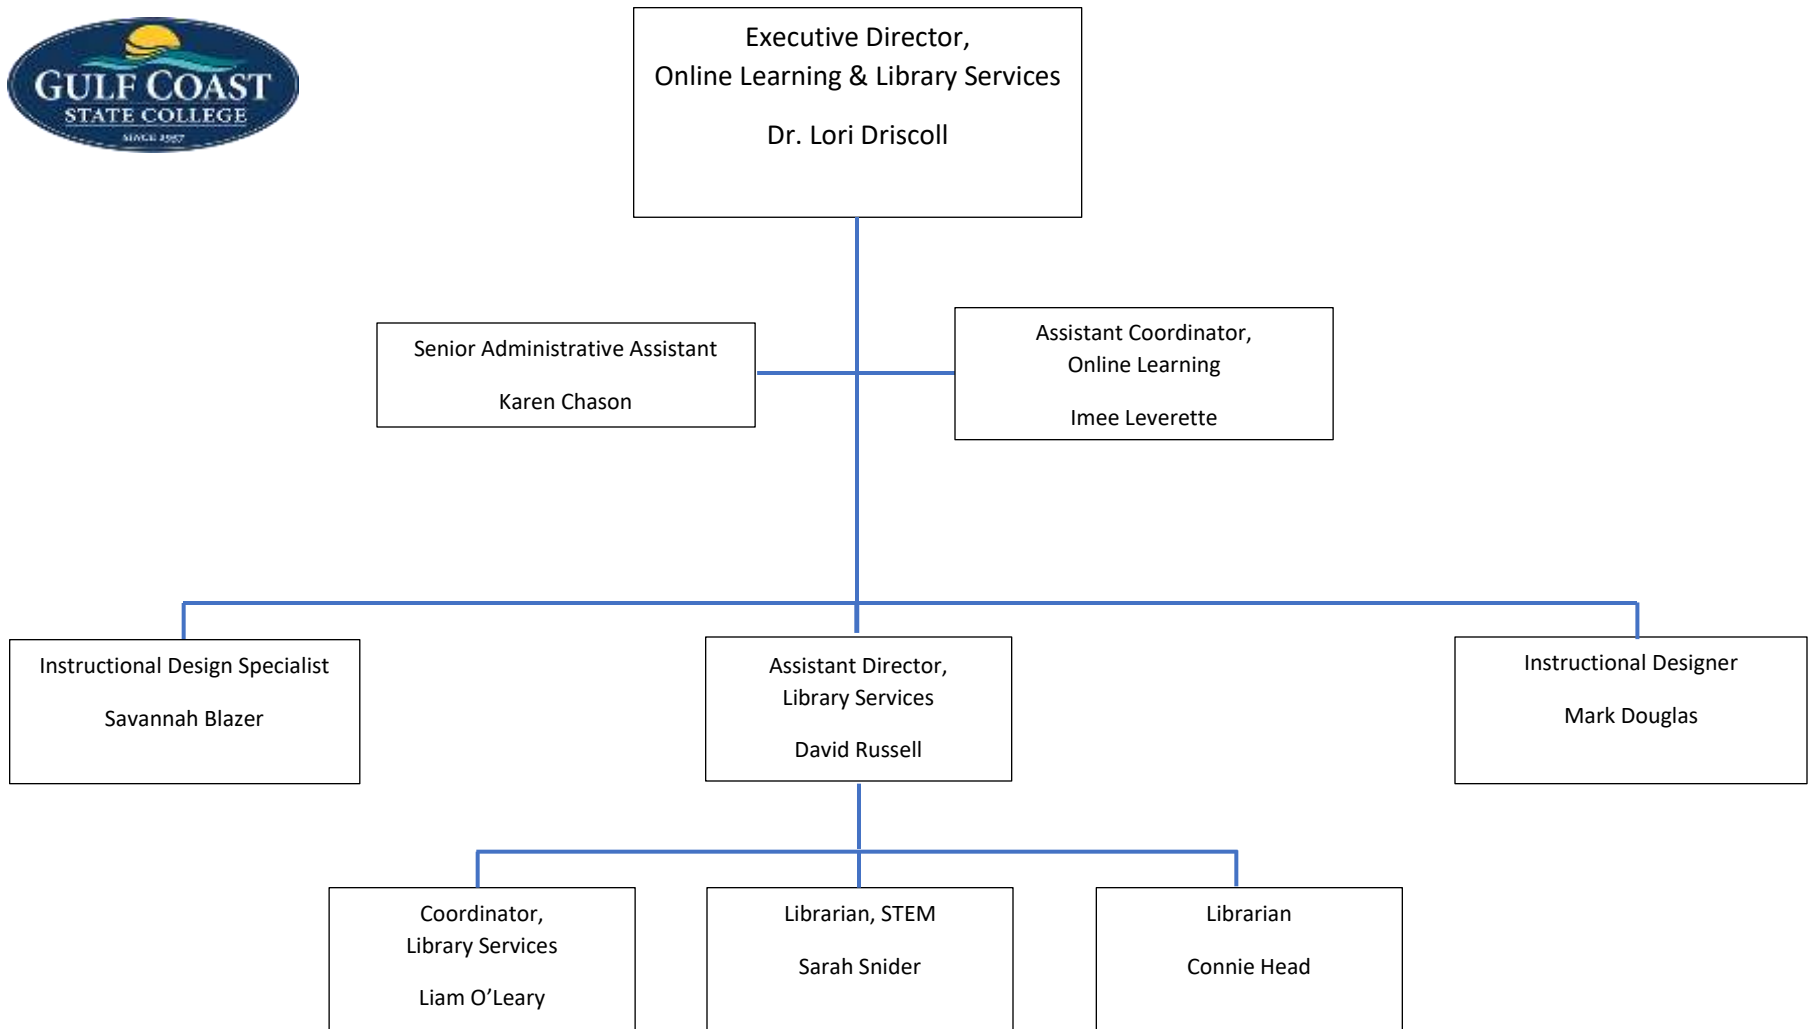

09/28/2023