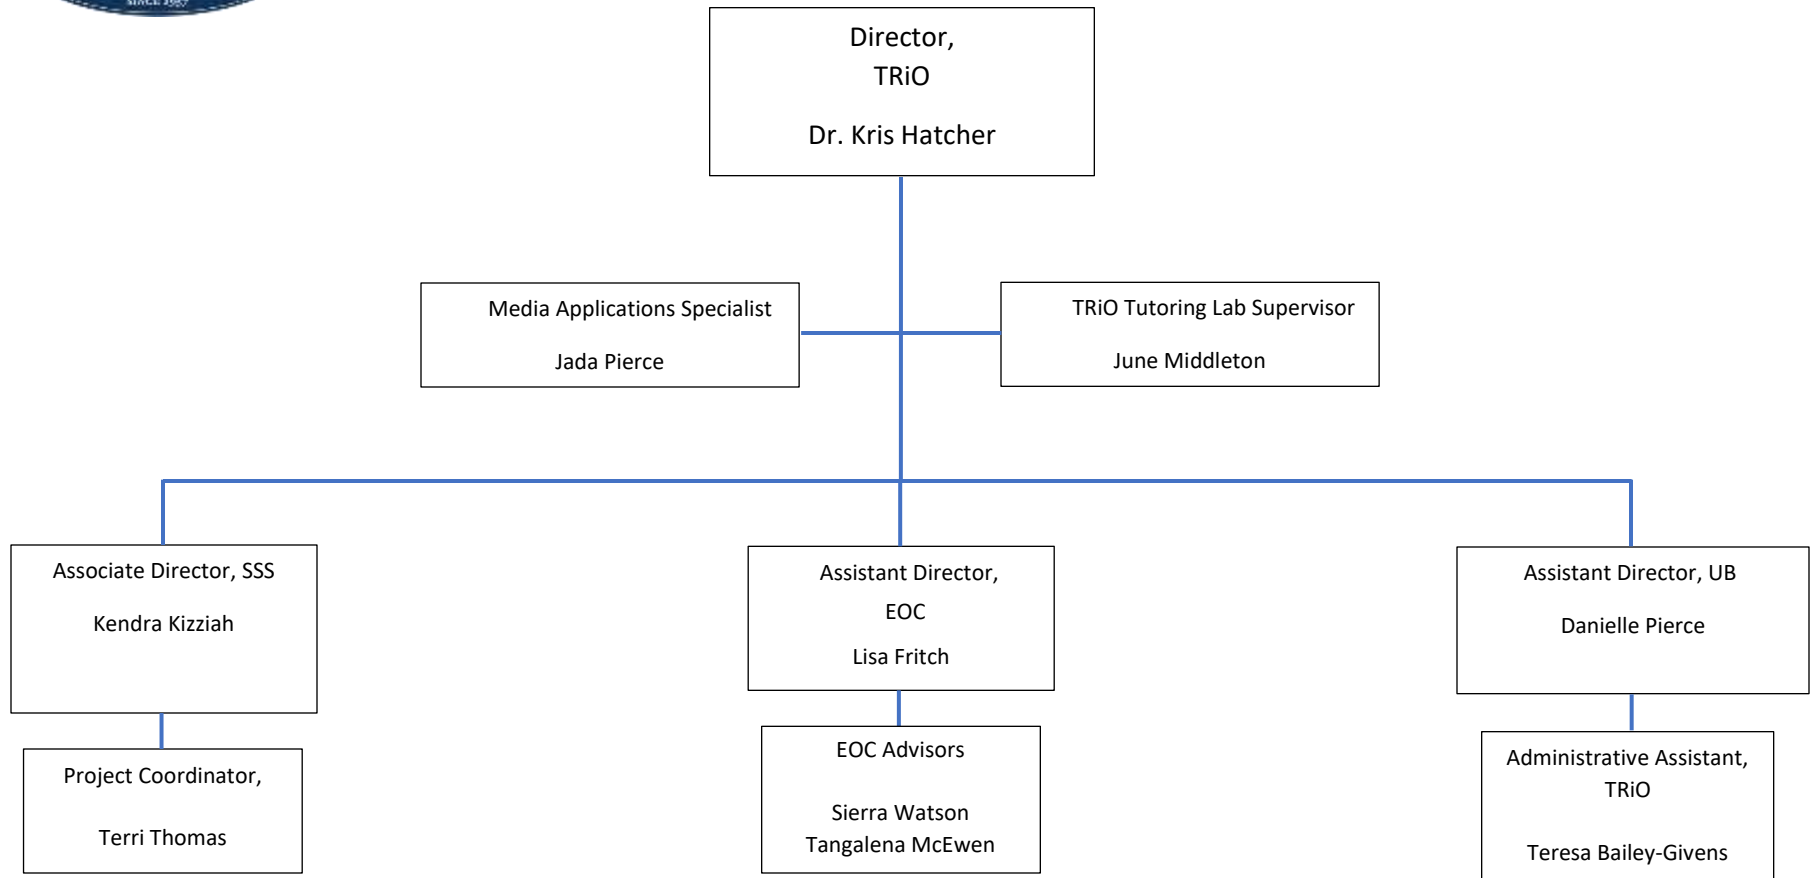

Assistant Coach
Rook Chantal

Coordinator,
Wellness/Athletics/Natatorium
Sharon Yarbrough

Women's Basketball
Head Coach
Rory Kuhn

Men's Basketball
Head Coach
Lane Below

Softball
Head Coach
Scot Thomas

Baseball
Head Coach
Tyler Younger

Volleyball
Head Coach
Scott Allen

Assistant Coordinator,
Aquatics Specialist
Christina Cantrell

Assistant Coaches
Zavior Alvarez
Vacant

Assistant Coaches
Tyrone Brazelton
Logan Wallace

Assistant Coach
Brittany Crowson

Assistant Coaches
Tyler Borges
Vacant

Assistant Coach
Reece Rhodes

02/17/2024

06/05/24

Workforce Services Manager
CareerSource Gulf Coast
Tassalhie DeKouche

Special Projects Specialist
Kelley Childs

Intake Orientation Assistant
Marissa Hunt