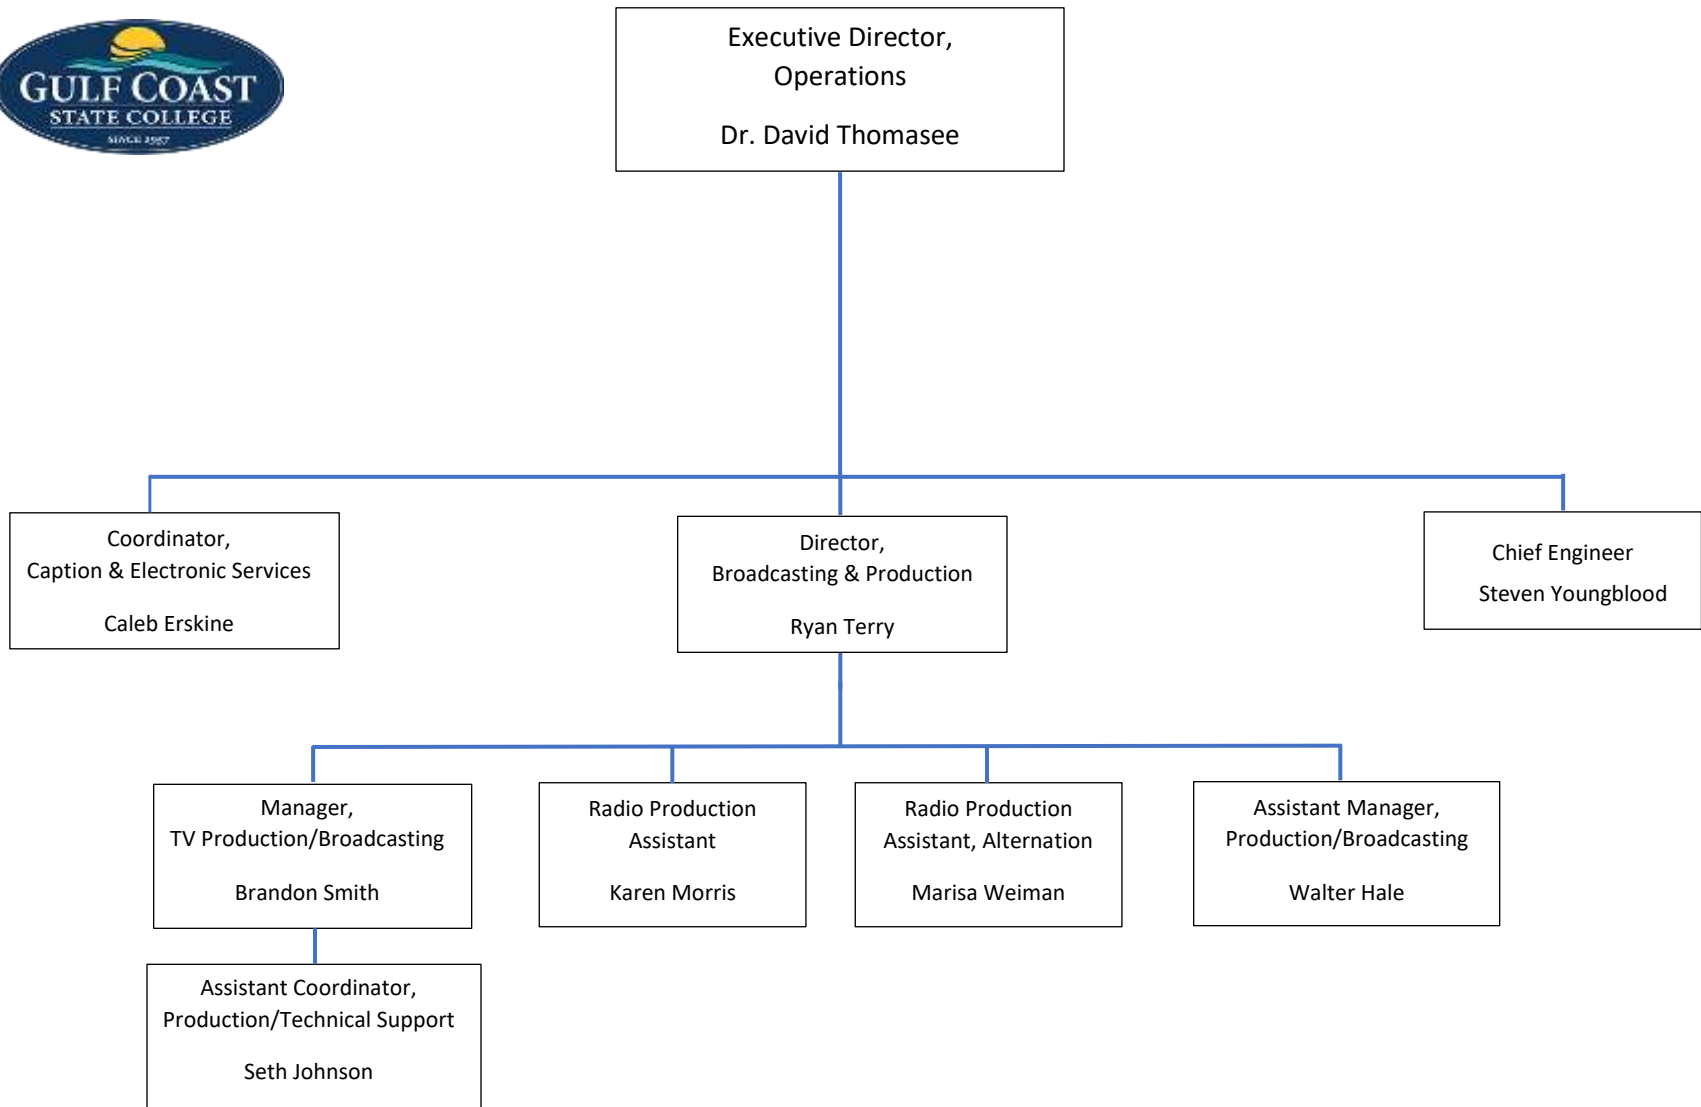

Education Programs Faculty
Instructional Coordinator
Amanda Manning

04/29/2025

09/03/2024

09/13/2024

Chief, Facilities Management and Construction
Jason Parker

Administrative Assistant
Brenda Washington

HVAC Technicians
Barry Shelley
Steven Walton