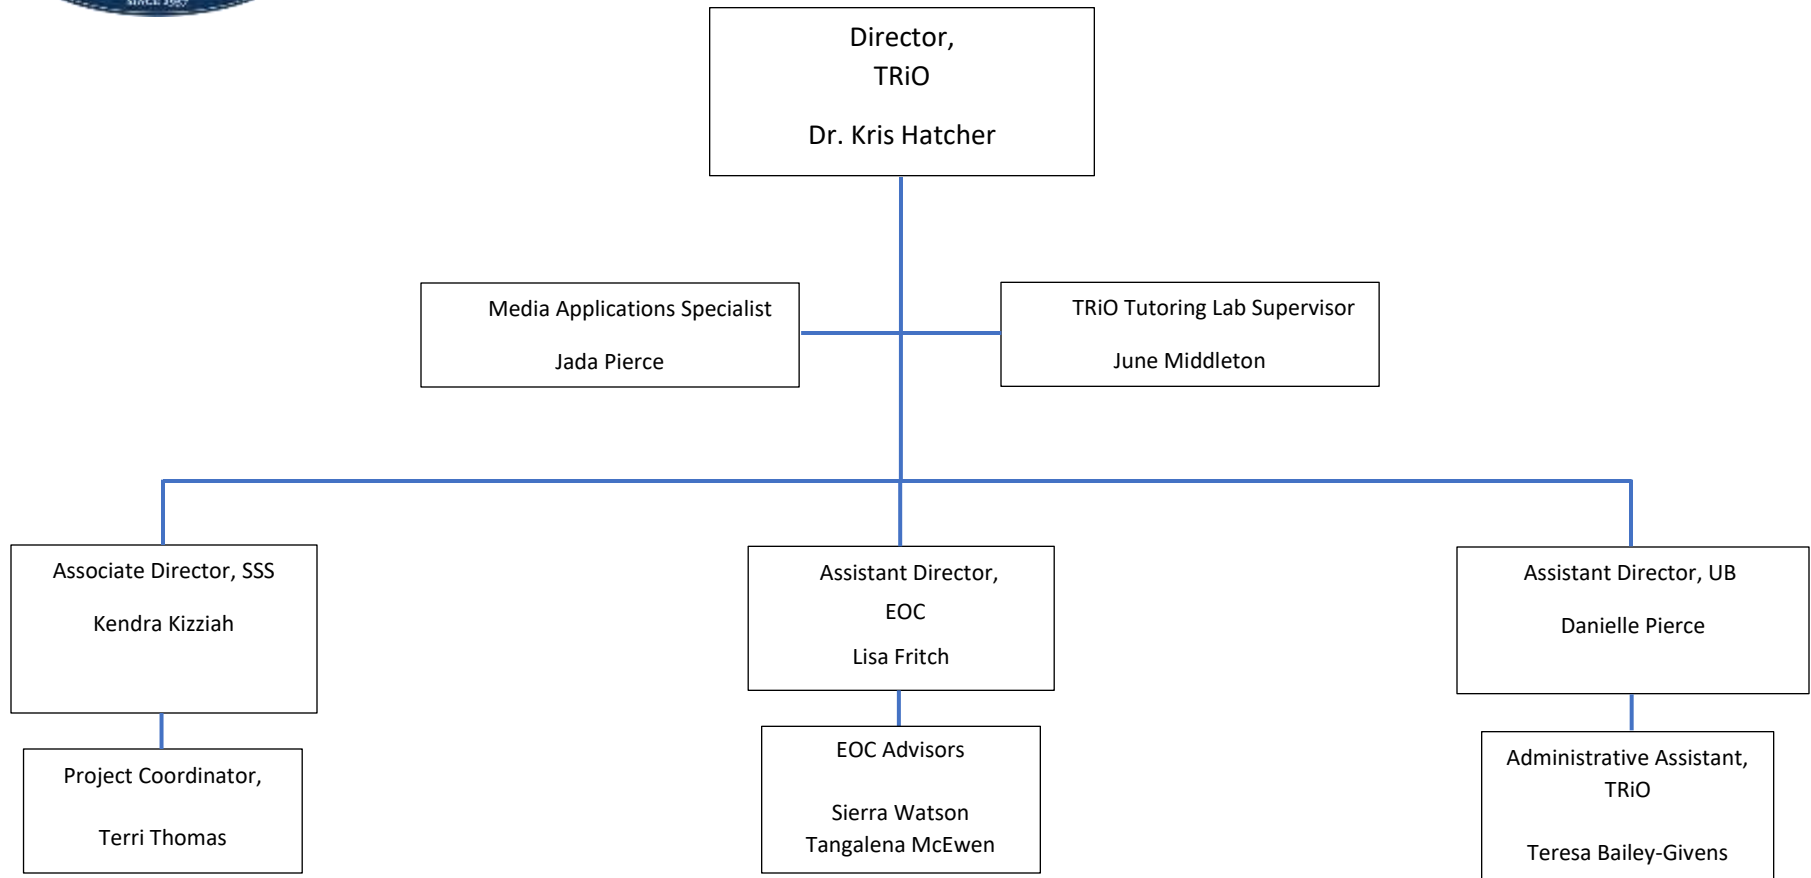

Baseball
Head Coach
Tyler Younger

Volleyball
Head Coach
Scott Allen

Assistant Coordinator,
Aquatics Specialist
Sharon Yarbrough

Assistant Coaches
Zavior Alvarez
Vacant

Assistant Coaches
Tyrone Brazelton
Logan Wallace

Assistant Coach
Brittany Crowson

Assistant Coaches
Tyler Borges
Vacant

Assistant Coach
Reece Rhodes

11/12/2024

06/05/24

Workforce Services Manager
CareerSource Gulf Coast
Tassalhie DeKouche

Special Projects Specialist
Kelley Woodard