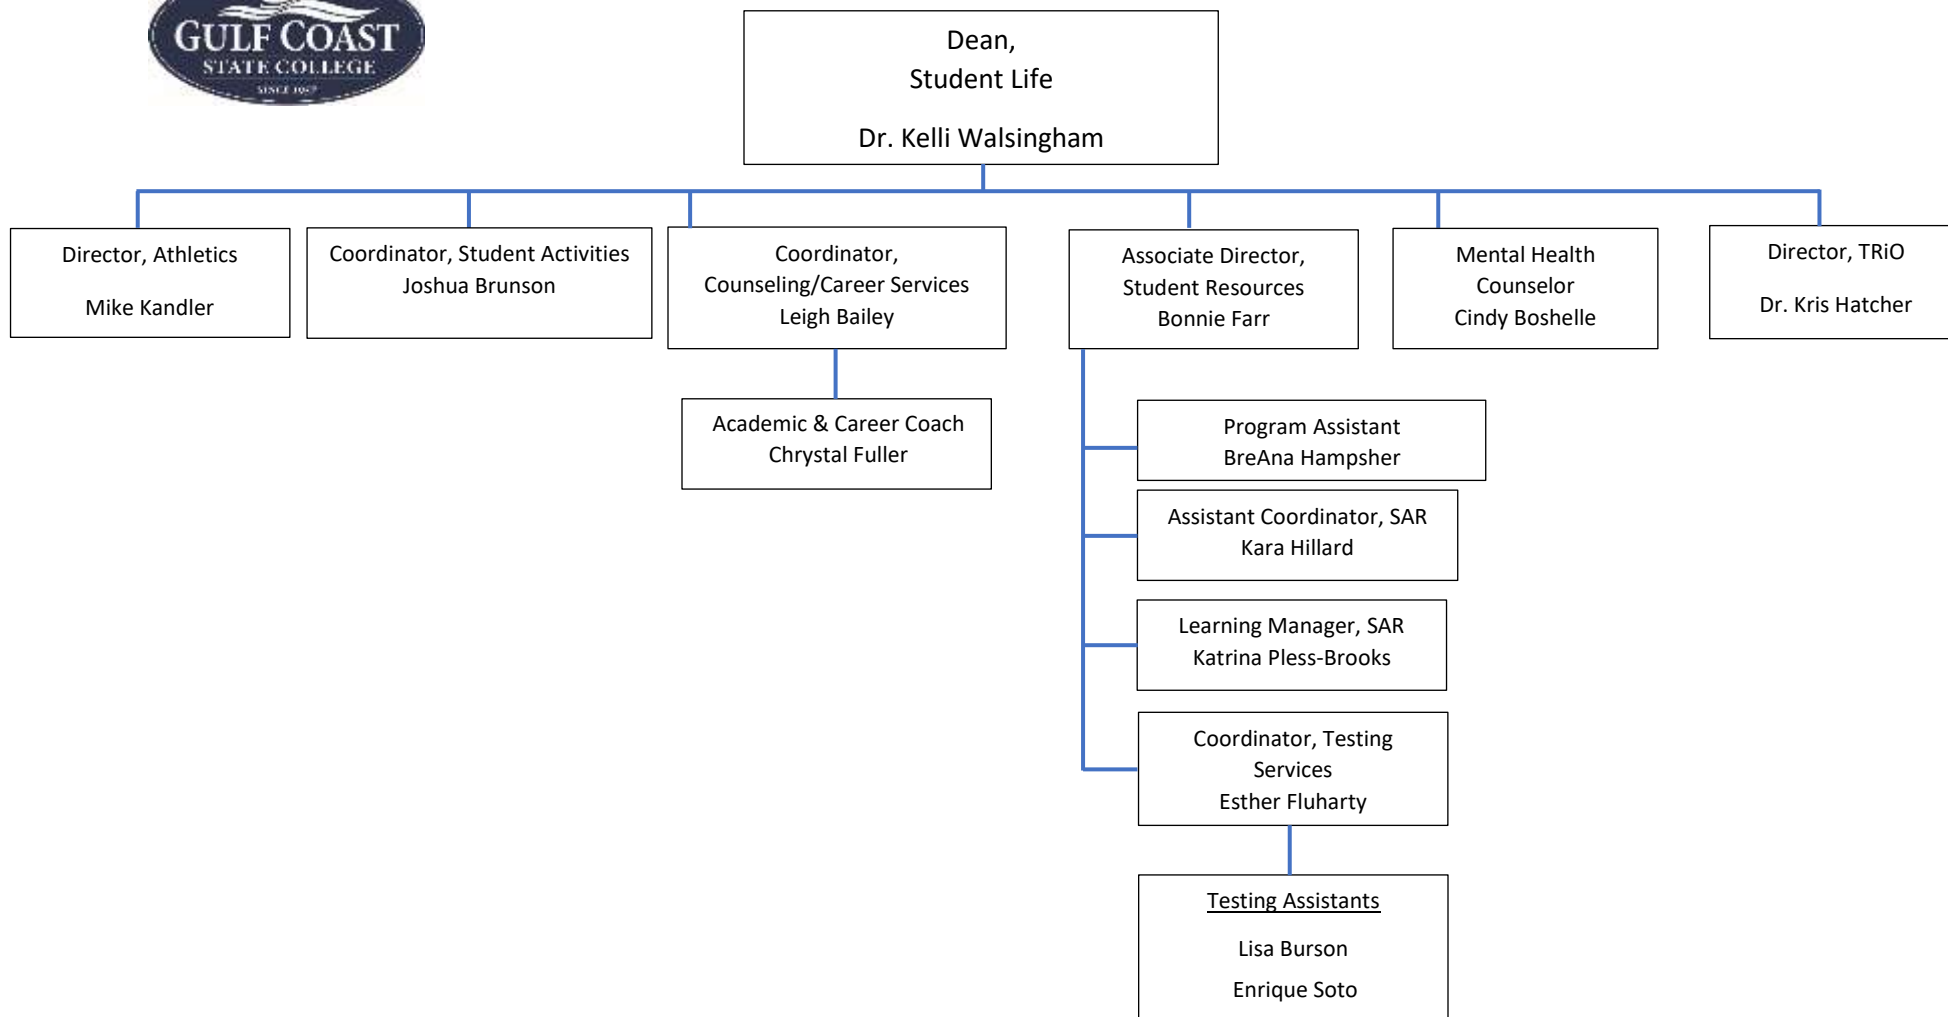

10/23/2024