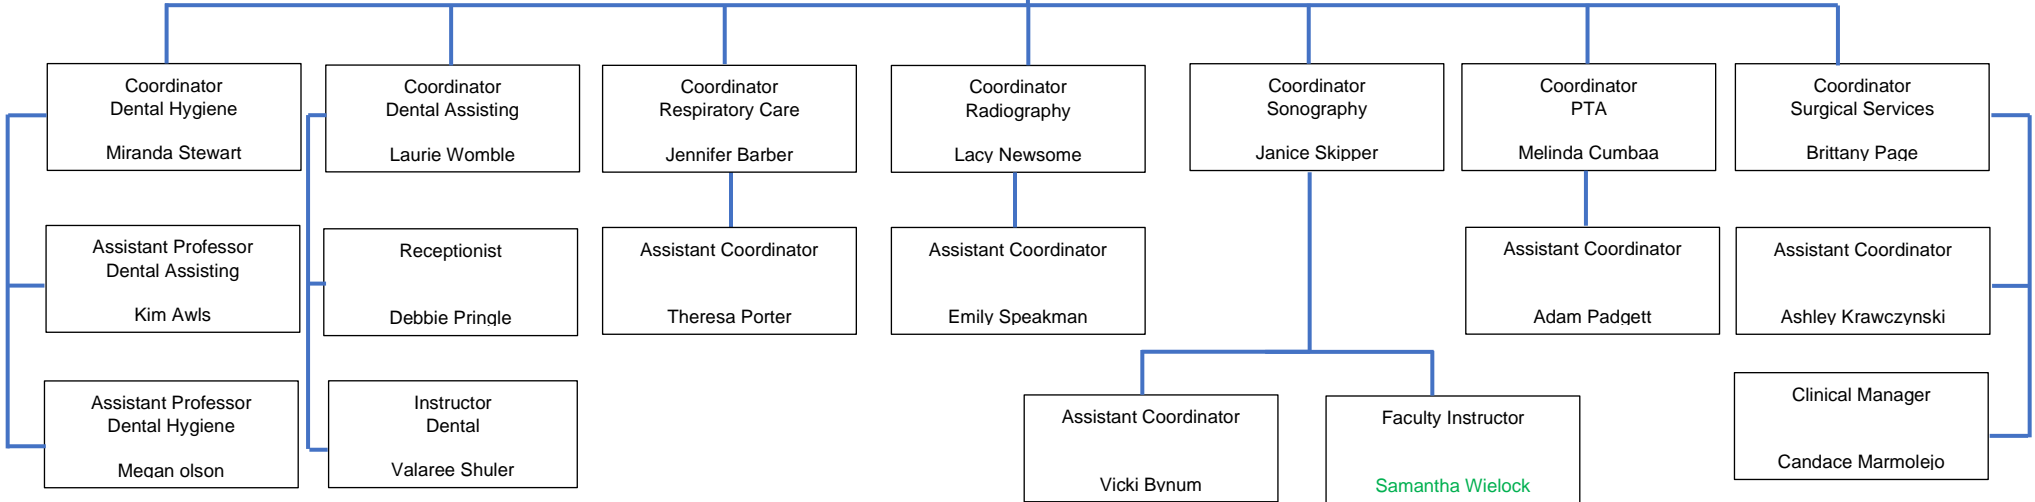

Director,
Gulf/Franklin Campus
Kristal Smallwood

Executive Director,
Online Learning & Library Services
Dr. Lori Driscoll

Director,
Professional Development
Dr. Allison Burney

Chair,
Health Sciences
Laura Justice

Administrative Specialist
Melissa Bois

Academic Program
Specialist
Connie Pimentel

Associate Professor
Nutrition Program
Sabrina Elliott

Sr. Admin Assistant Rad,
Sono, Surg Svcs, PTA
Rebecca Acton

Sr. Admin Assistant
Dental Hyg., Assistant,
Resp Care
Crystal Tharp