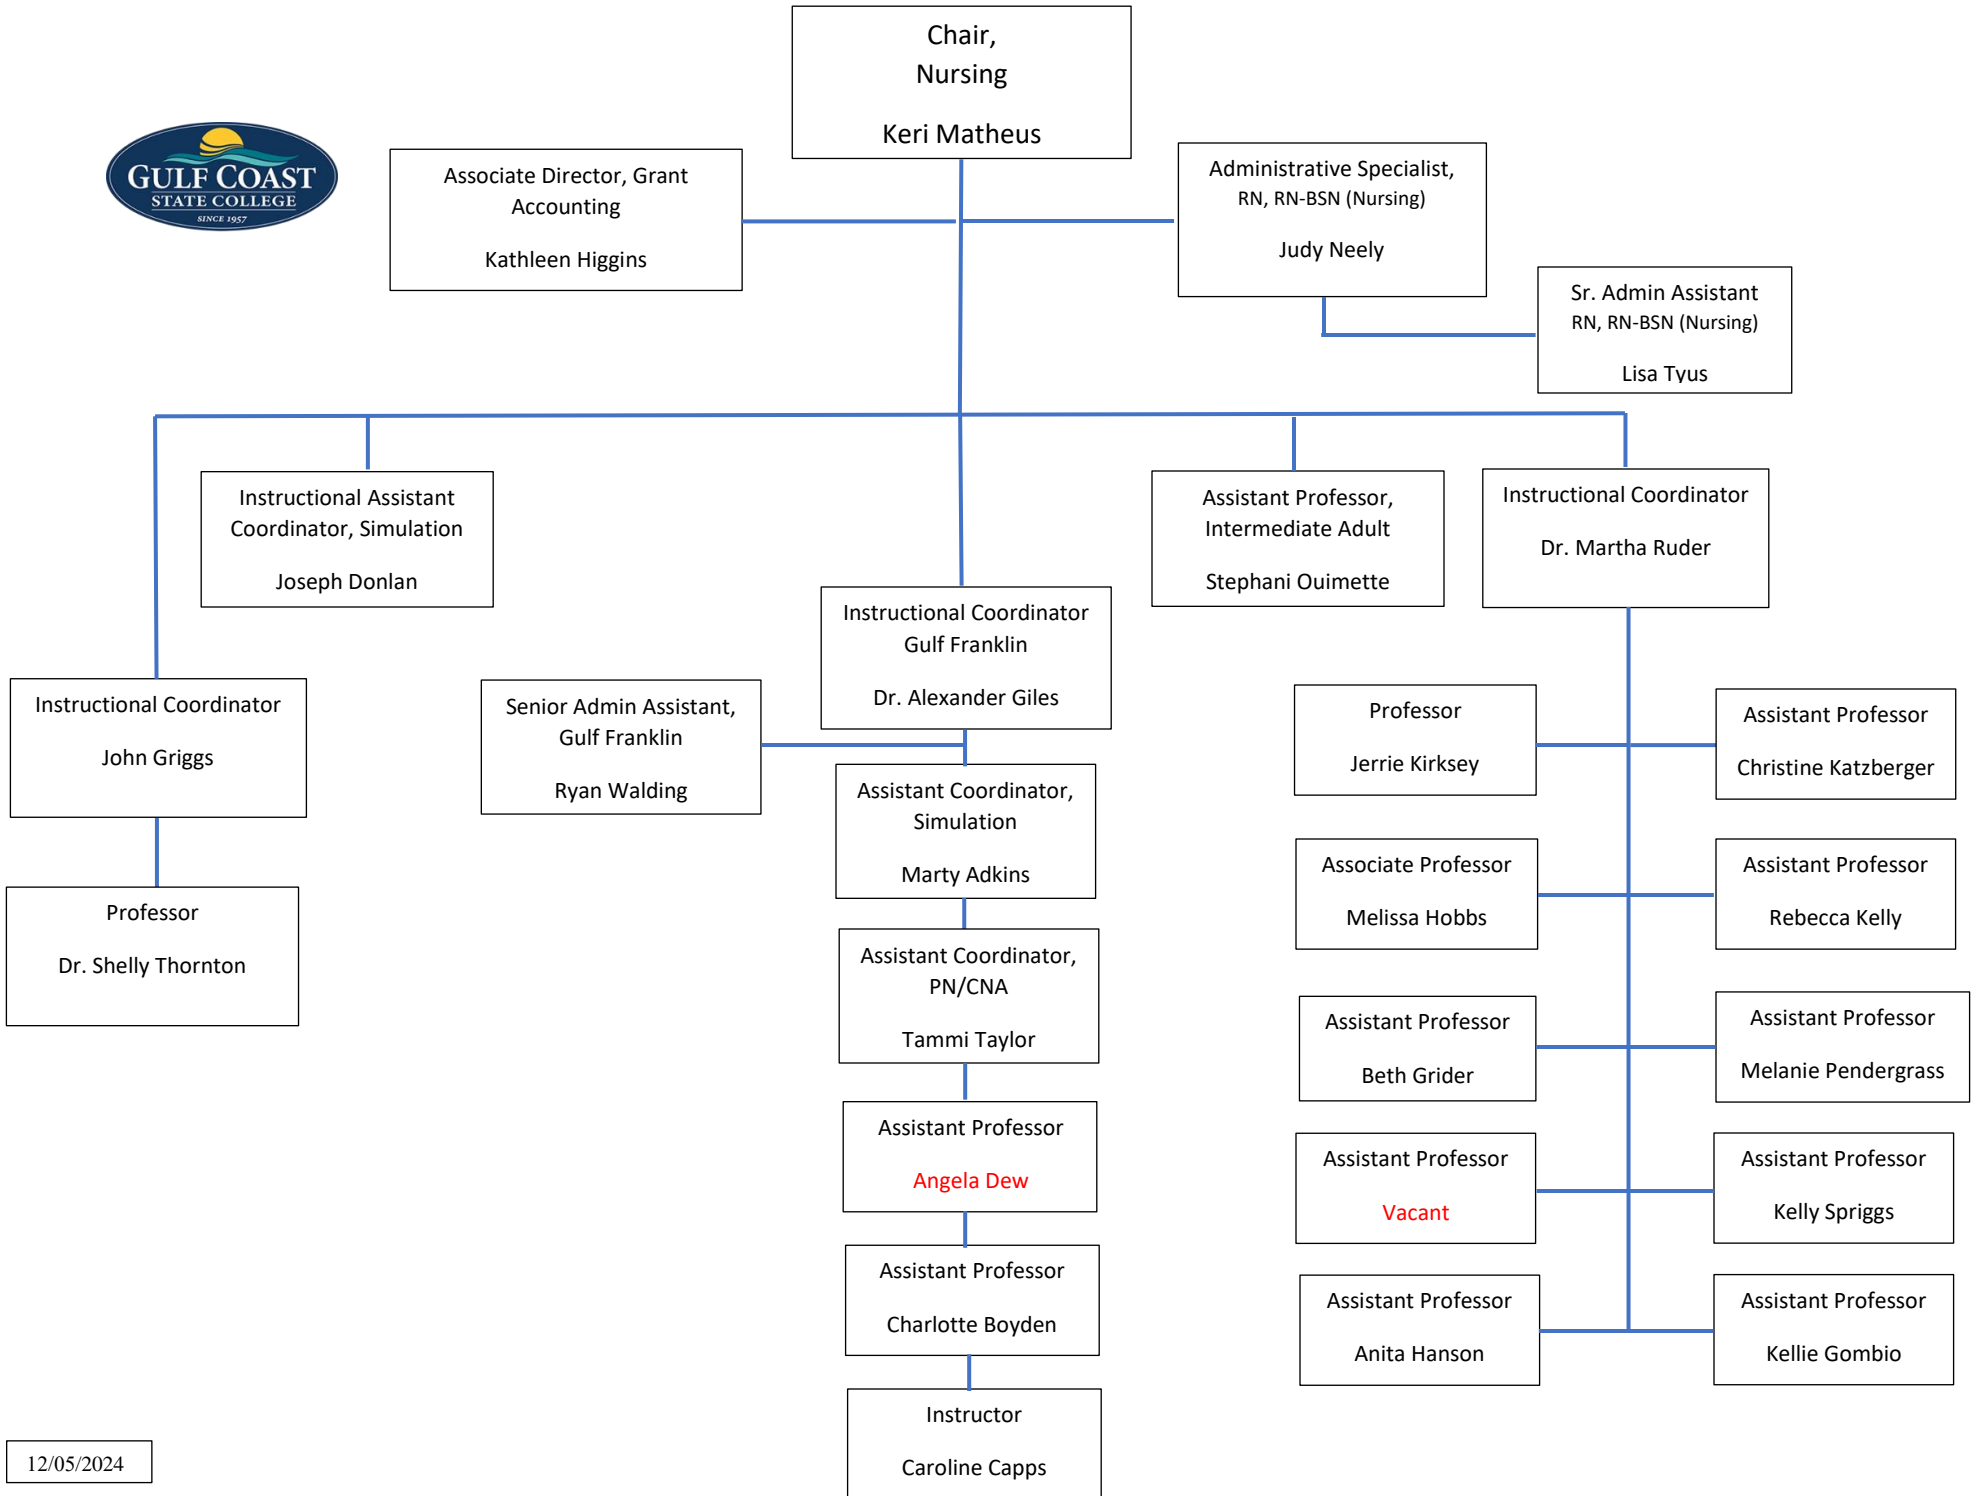

Administrative Specialist
Melissa Bois

Academic Program
Specialist
Connie Pimentel

Associate Professor
Nutrition Program
Sabrina Elliott

Sr. Admin Assistant Rad,
Sono, Surg Svcs, PTA
Rebecca Acton

Sr. Admin Assistant
Dental Hyg., Assistant,
Resp Care
Crystal Tharp